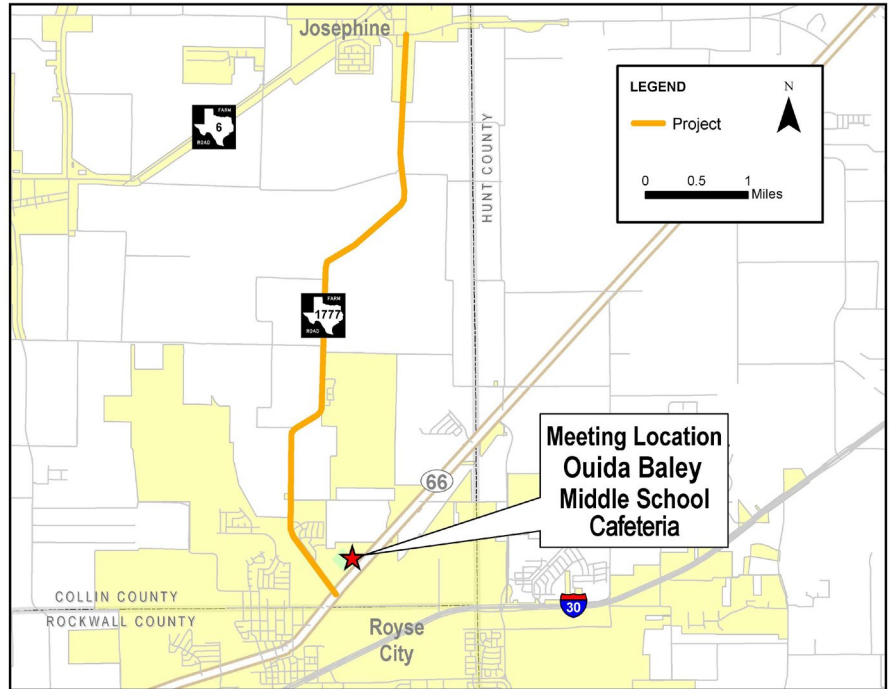

FARM-TO MARKET (FM) 1777

From State Highway (SH) 66 to FM 6
Collin County, Texas

IN-PERSON PUBLIC MEETING (OPEN HOUSE)

The same information will be available at both the in-person and virtual meetings.

CSJ: 1014-04-016

Tuesday, May 17, 2022
6 PM - 8 PM

Ouida Baley Middle School
Cafeteria
1310 SH 66
Royse City, TX 75189

Contact Information:

TxDOT Project Manager, Kibru Andargie, P.E.
Kibru.Andargie@TxDOT.gov | (214) 320-6200

VIRTUAL PUBLIC MEETING

The Virtual Public Meeting can be viewed at any time beginning on Tuesday, May 17 at 6 p.m. through Wednesday, June 1, 2022 at 11:59 p.m.

You can access the Virtual Public Meeting by scanning the QR code on this page using a phone or a tablet or visit www.keepitmovingdallas.com/FM1777